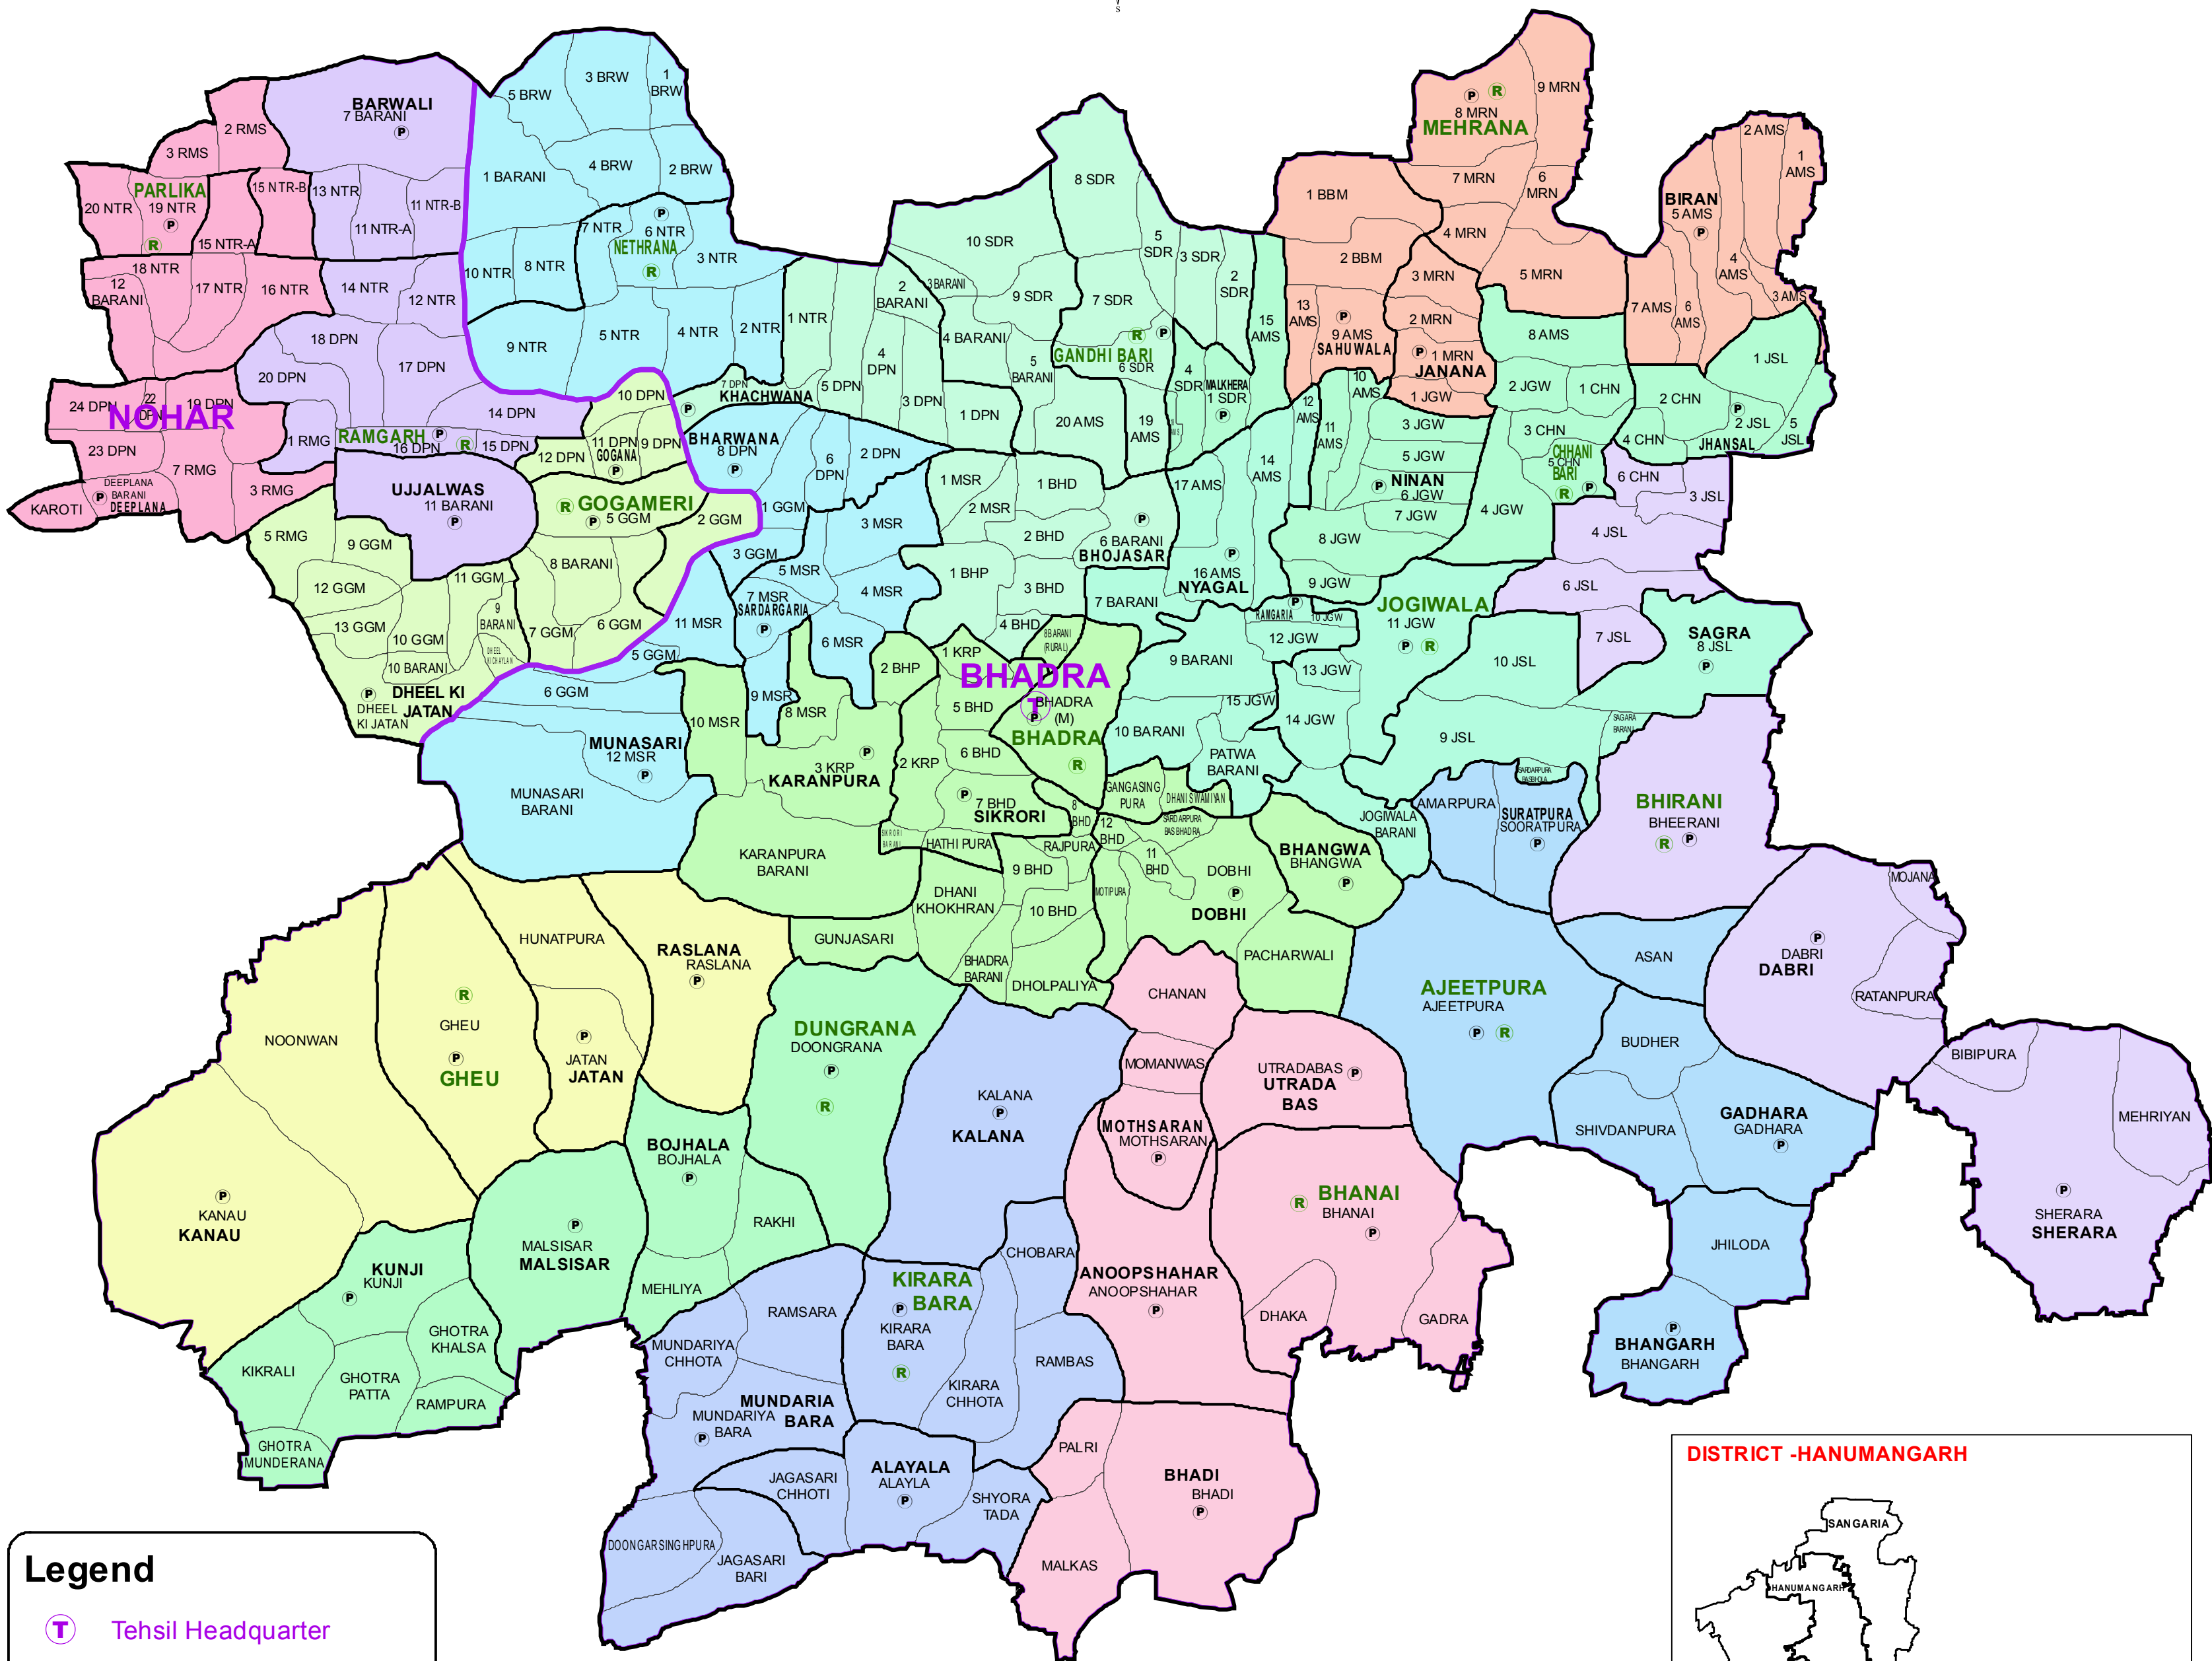

ASSEMBLY CONSTITUENCY - BHADRA -11

DISTRICT - HANUMANGARH

Legend

- T Tehsil Headquarter
- R ILR Headquarter
- P Patwar Circle Headquarter
- Tehsil Name Tehsil Boundary
- ILR Circle Name ILR Circle Boundary
- Patwar Circle Boundary Patwar Circle Boundary
- Village Name Village Boundary

State Remote Sensing Application Centre
DST, GoR, Jodhpur